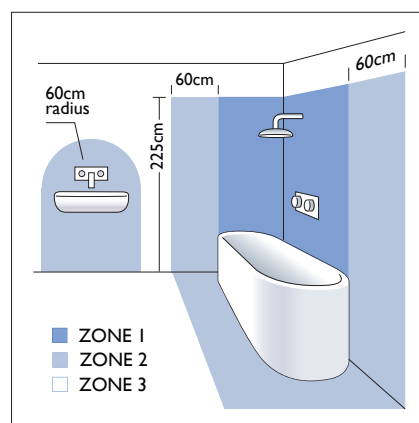

1 x 3w LED		incl.
---------------	--	-------

3000K	Luxeon LED
-------	------------

700mA constant current Driver		excl.
-------------------------------------	--	-------

Zone	3
------	----------

Astro Lighting Ltd.
G2 River Way, Harlow
CM20 2DP, Great Britain