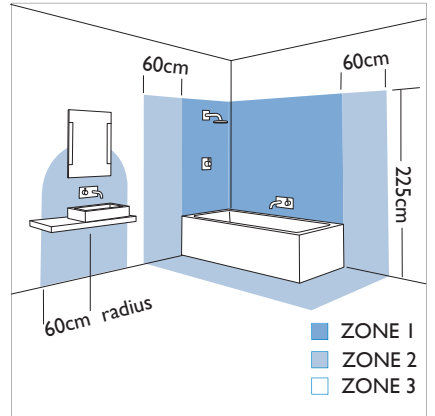

# 0488 Gena

1 x 25w G9		incl.
---------------	--	-------

Zones	<b>2</b>	<b>3</b>
-------	----------	----------

Astro Lighting Ltd.  
 G2 River Way, Harlow  
 CM20 2DP, Great Britain  
 T: +44 (0) 1279 427001  
 F: +44 (0) 1279 427002  
 sales@astrolighting.co.uk  
 www.astrolighting.co.uk