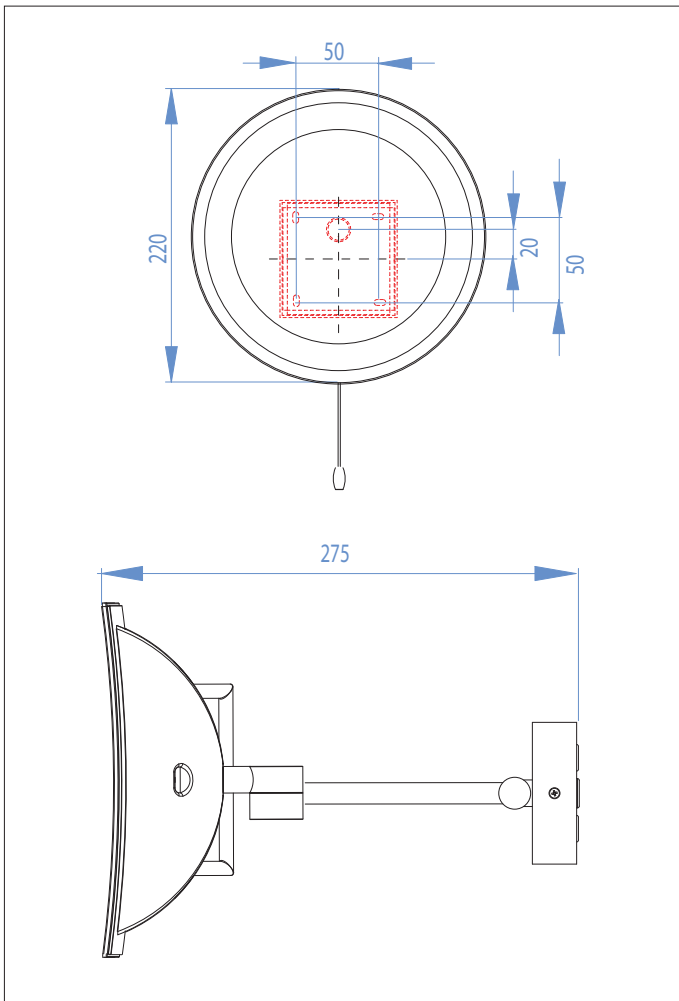

# 0488 Gena

1 x 25w G9		incl.
---------------	--	-------

Zones	<b>2</b>	<b>3</b>
-------	----------	----------

Astro Lighting Ltd.  
 G2 River Way, Harlow  
 CM20 2DP, Great Britain  
 T: +44 (0) 1279 427001  
 F: +44 (0) 1279 427002  
 sales@astrolighting.co.uk  
 www.astrolighting.co.uk