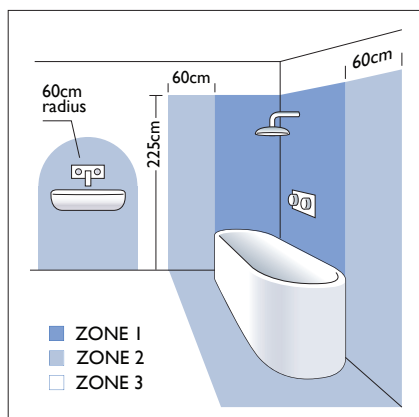

0617 Amalfi Plus 520

astro

1 x 32w GX24q-3		excl.
--------------------	--	-------

Zone	3
------	----------

NOTE:
If used with a motion detector, ensure a minimum of 20 minutes ON time.

Astro Lighting Ltd.
G2 River Way, Harlow
CM20 2DP, Great Britain