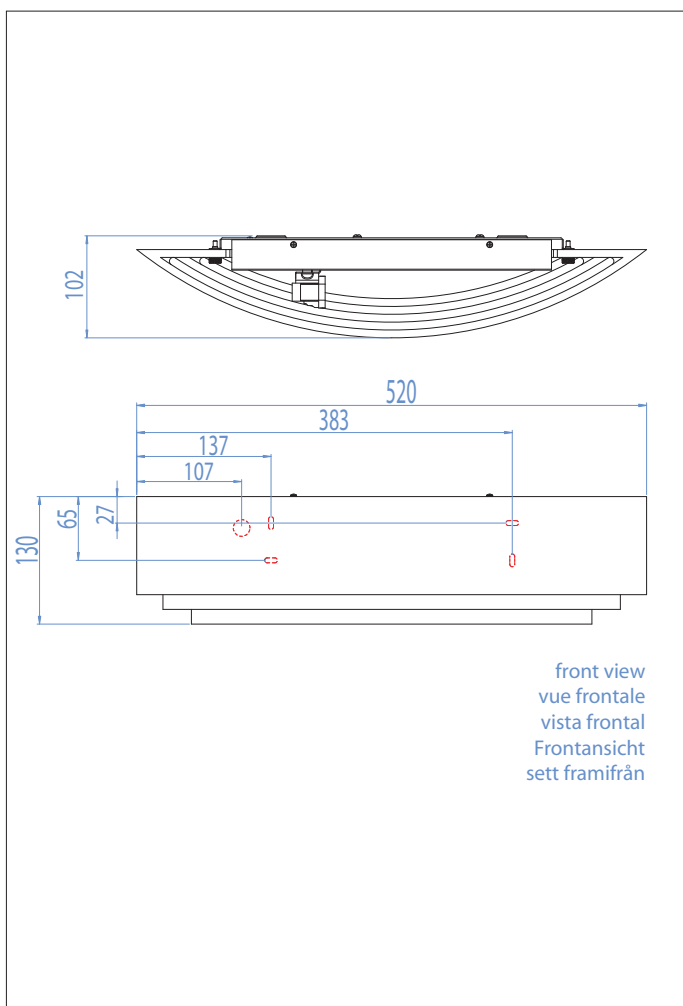

0617 Amalfi Plus 520

astro

1 x 32w GX24q-3		excl.
--------------------	--	-------

Zone	3
------	----------

NOTE:
If used with a motion detector, ensure a minimum of 20 minutes ON time.

Astro Lighting Ltd.
G2 River Way, Harlow
CM20 2DP, Great Britain