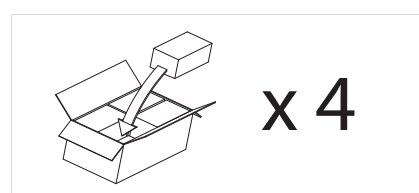

0617 Amalfi Plus 520

astro

1 x 32w GX24q-3		excl.
--------------------	--	-------

Zone	3
------	----------

NOTE:
If used with a motion detector, ensure a minimum of 20 minutes ON time.

Astro Lighting Ltd.
G2 River Way, Harlow
CM20 2DP, Great Britain