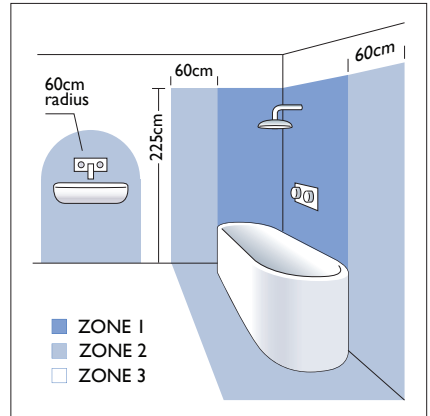

2 x 14w T5		incl.
---------------	--	-------

81 lm/W

Zones **2** **3**

NOTE:
 Not suitable for frequent switching.
 If used with a motion detector, ensure a minimum of 20 minutes ON time.
 Shaver socket can only be used with electric shavers and electric toothbrushes.