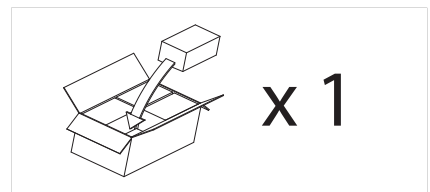

2 x 14w T5		incl.
---------------	--	-------

81 lm/W

Zones **2** **3**

NOTE:
 Not suitable for frequent switching.
 If used with a motion detector, ensure a minimum of 20 minutes ON time.
 Shaver socket can only be used with electric shavers and electric toothbrushes.