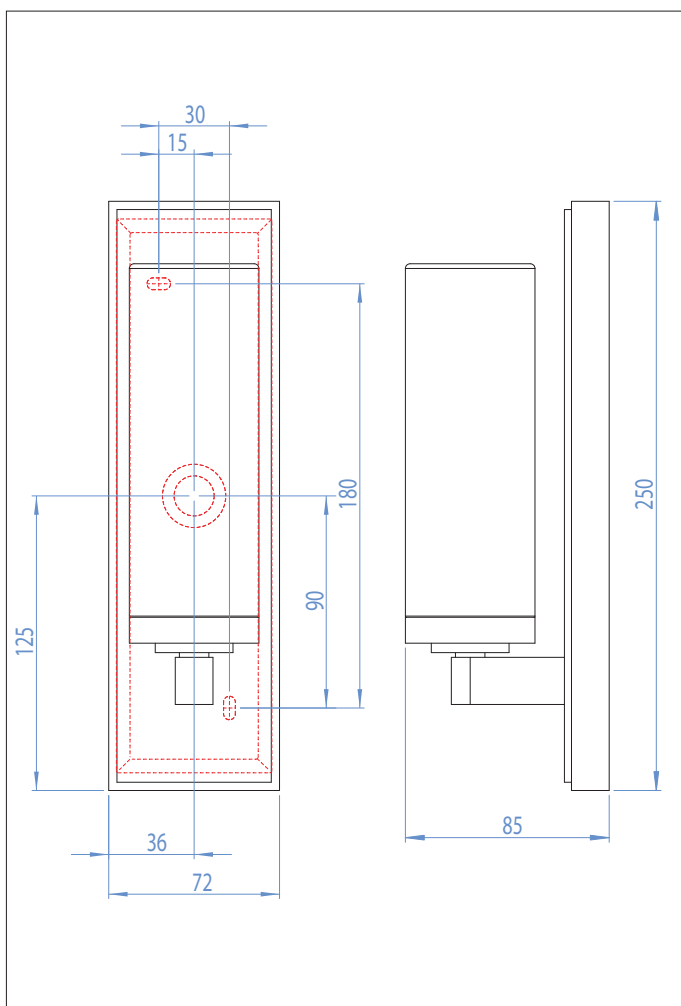

0651 Savio

1 x 40w E14		not included
----------------	--	-----------------

Zones	2	3
-------	----------	----------

Astro Lighting Ltd.
G2 River Way,
Harlow,
Essex,
CM20 2DP
Great Britain

tel: +44 (0) 1279 427001
fax: +44 (0) 1279 427002
email: sales@astrolighting.co.uk
www.astrolighting.co.uk