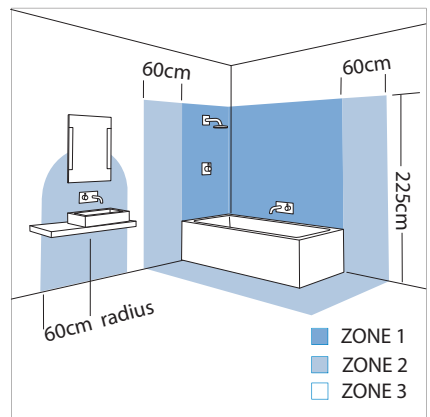

0651 Savio

1 x 40w E14		not included
----------------	--	-----------------

Zones	2	3
-------	----------	----------

Astro Lighting Ltd.
G2 River Way,
Harlow,
Essex,
CM20 2DP
Great Britain

tel: +44 (0) 1279 427001
fax: +44 (0) 1279 427002
email: sales@astrolighting.co.uk
www.astrolighting.co.uk