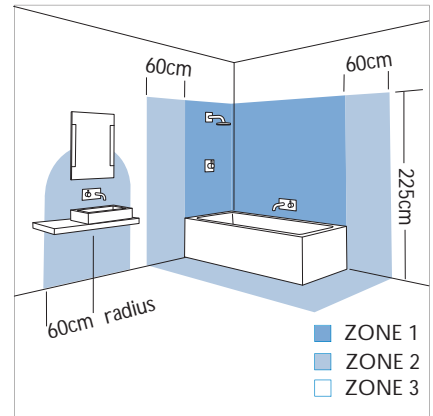

0656 Noventa

astro

1 x 60w E14 Golfball		not included
-------------------------	--	-----------------

Zones	2	3
-------	----------	----------

Astro Lighting Ltd.
G2 River Way,
Harlow,
Essex,
CM20 2DP
Great Britain