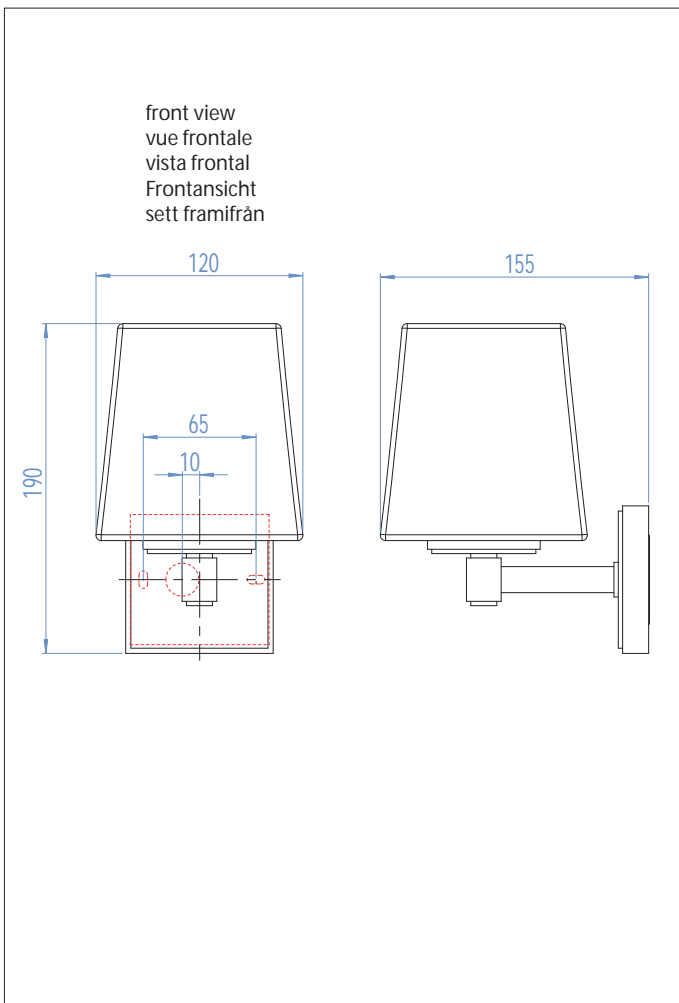

0656 Noventa

astro

1 x 60w E14 Golfball		not included
-------------------------	--	-----------------

Zones	2	3
-------	----------	----------

Astro Lighting Ltd.
G2 River Way,
Harlow,
Essex,
CM20 2DP
Great Britain