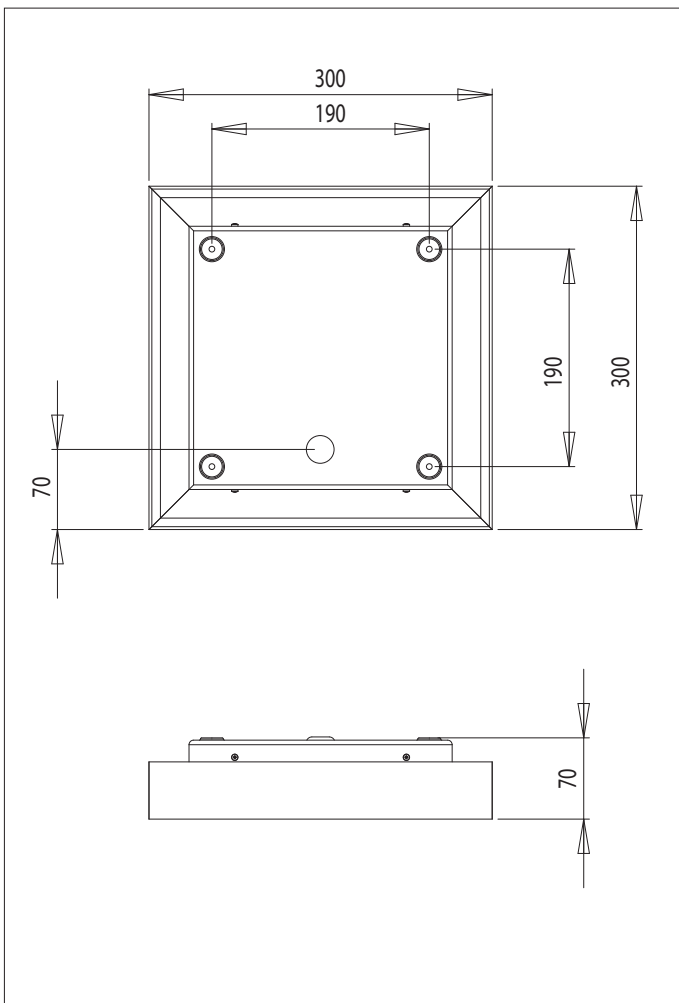

# 0820 Taketa

2 x 60w E14		Not included
----------------	--	--------------

Zones	<b>2</b>	<b>3</b>
-------	----------	----------

Astro Lighting Ltd.  
 G2 River Way,  
 Harlow,  
 Essex,  
 CM20 2DP  
 Great Britain