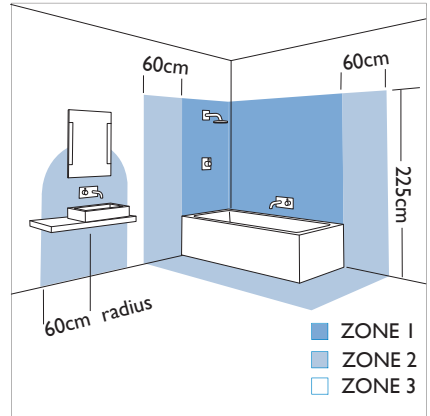

# 0820 Taketa

2 x 60w E14		Not included
----------------	--	--------------

Zones	<b>2</b>	<b>3</b>
-------	----------	----------

Astro Lighting Ltd.  
 G2 River Way,  
 Harlow,  
 Essex,  
 CM20 2DP  
 Great Britain