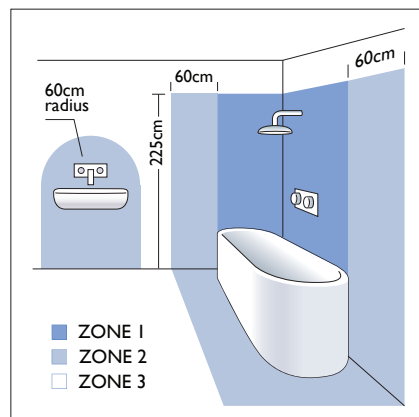

2 x 1w LED		incl.
------------	--	-------

3000K	Luxeon LED
-------	------------

LED Driver		incl.
------------	--	-------

Zones	2	3
-------	----------	----------

Astro Lighting Ltd.
G2 River Way, Harlow
CM20 2DP, Great Britain