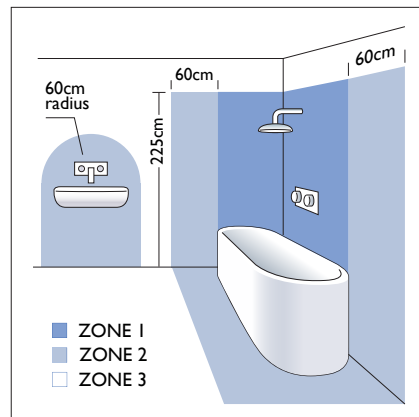

1 x 60w E14		excl.
----------------	--	-------

Zone	3
------	----------

Astro Lighting Ltd.
G2 River Way, Harlow
CM20 2DP, Great Britain

T: +44 (0) 1279 427001
F: +44 (0) 1279 427002
sales@astrolighting.co.uk
www.astrolighting.co.uk