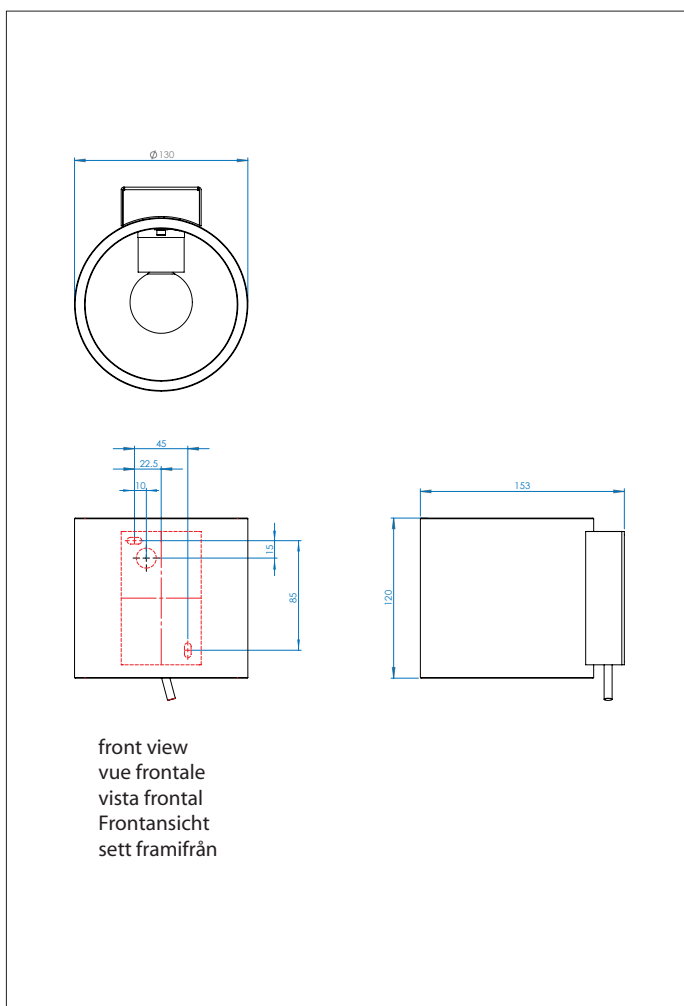

1 x 60w E14		excl.
----------------	--	-------

Zone	3
------	----------

Astro Lighting Ltd.
G2 River Way, Harlow
CM20 2DP, Great Britain

T: +44 (0) 1279 427001
F: +44 (0) 1279 427002
sales@astrolighting.co.uk
www.astrolighting.co.uk