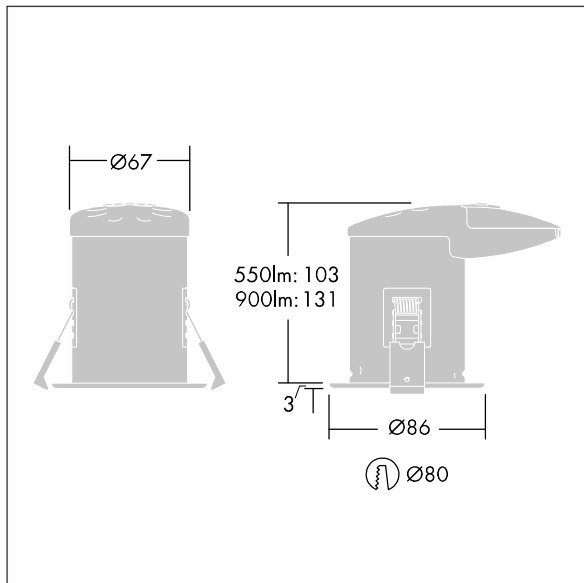

## 96272527 CETUS MINI FH LED550-830 IP20 WH

LED 6W LED\_CTUM\_540\_3K T<sub>a</sub>25 IP20 IK02  

### Cetus Mini

An economical, fire rated, recessed LED downlight. Integrated phase-cut dimmable control gear. IP20, Class I electrical. Body: steel, painted white. Cover: polycarbonate, red and white. Bezel: aluminium, white. Suitable for mounting in ceiling thicknesses of 13-35mm in a Ø77mm cut-out. Complete with 3000K LED.

Dimensions: Ø87 x 100 mm  
Total power: 5.7 W  
Luminaire luminous flux: 540 lm  
Luminaire efficacy: 95 lm/W  
Weight: 0.5 kg

TLG\_CTUM\_F\_FIREPDB.jpg

TLG\_CTUM\_M\_FH.wmf

TLTP\_96272527.idt

Lamp position: STD - standard  
Light Source: LED  
Luminaire luminous flux\*: 540 lm  
Luminaire efficacy\*: 95 lm/W  
Lamp efficacy: 95 lm/W  
Colour Rendering Index min.: 80  
LOR: 1,00 ULOR: 0,00 DLOR: 1,00