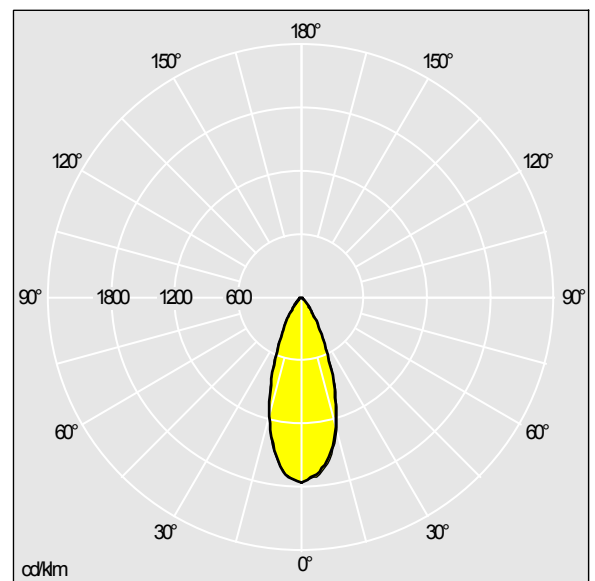

Dimensions: Ø87 x 100 mm  
Total power: 5.7 W  
Luminaire luminous flux: 540 lm  
Luminaire efficacy: 95 lm/W  
Weight: 0.5 kg

TLG\_CTUM\_F\_FIREPDB.jpg

TLG\_CTUM\_M\_FH.wmf

TLTP\_96272527.idt

Lamp position: STD - standard  
Light Source: LED  
Luminaire luminous flux\*: 540 lm  
Luminaire efficacy\*: 95 lm/W  
Lamp efficacy: 95 lm/W  
Colour Rendering Index min.: 80  
LOR: 1,00 ULOR: 0,00 DLOR: 1,00