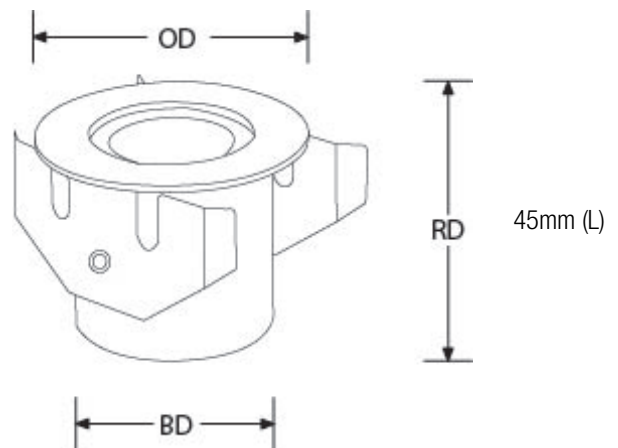

Project.....

Comments.....

Fixture Type.....

Prepared By.....

Product Description:

Product Image:

Product Features:

- IP68 Low voltage 316 stainless steel marker light
- Corrosion resistant for use in coastal areas
- High power 1W CREE LED
- Toughened glass lens
- Ideal for use in decking, patios, walkways etc.
- Submersible IP68 rated for use in pools, ponds etc.
- Supplied with 3m rubber cable
- Mounting sleeves - AU-MS50 for AU-WU106
- Requires a 350mA constant current LED driver (not included)

Product Dimension:

Compliance & Approvals:

Title

Input Voltage	~V DC
Dimmable	No
Dimensions	45mm (L) x mm (W) x mm (H) x 60mm (OD) x 50mm (RD) x mm
Number of LEDs	1

SKU Table and Ordering

Cat No.(SKU Code)	Colour	Im	Wattage	Lumens/Watt
AU-WU106/30	3000K	100lm	1W	100
AU-WU106/60	6000K	100lm	1W	100