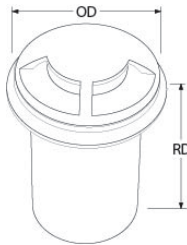

Product Description:

Range of fixed stainless steel IP65 round LED recessed ground lights. Fitted with 0.5m of rubber cable. High power non-replaceable White LEDs. Integral non-dimmable driver. Supplied with plastic mounting sleeve for solid floor mounting making it suitable for use in pathways and decking.

1 year guarantee.

Product Image:

Line Drawing

Product Specs:

Technology	LED	Positional Adjustment	Fixed
Number of LEDs	3	Input Voltage	220~240V AC
Input Frequency	50/60HZ	Dimmable	No
IP Rating	IP65	Fire Protection	No
Power Factor	0.48	Overall Diameter (mm)	87
Height (mm)	125	Recess Depth (mm)	137
Weight (Kg)	0.843		