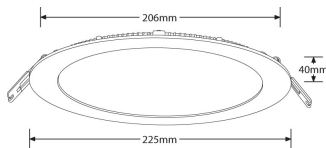

### Product Description:

The Enlite range of Slim-Fit™ low profile downlights are engineered to deliver superior light output and uniformity utilising the latest edge-lit LED technology. At only 25mm deep including bracket, they are an ideal solution where ceiling voids are limited but high lumen output is required. 3 year warranty

### Line Drawing Image

### Product Specs:

Technology	LED	Number of LEDs	90
Lifetime L70 (hrs)	25000	Input Voltage	100~240V AC
Input Frequency	50/60HZ	Surge Protection (kV)	1.5
Power Factor	0.9	Dimmable	No
IP Rating	IP44	Operating Temp. (Max) °C	40
Height (mm)	25	Cutout Diameter (mm)	206
Overall Diameter (mm)	225	Recess Depth (mm)	40