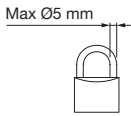

ITALY

WORLDWIDE

Numero Verde

800-018009

ScameOnLine

www.scame.com

infotech@scame.com

		20÷40A 2P-3P-3P+N-4P	63÷80A 2P-3P-3P+N-4P
Wire range		1.5÷10mm ²	10-35mm ²
Tightening torque	Terminal screws	0.8Nm	3.6Nm
	Fixing screws	1.2Nm	1.2Nm
Wire strip length		10mm	13mm

ATTENTION

When mounting or removing additional elements the switch **has to be in OFF position** for avoiding damages to mechanism.

When removing main switch following instruction for avoiding damages.

THERMOPLASTIC ENCLOSURES

20÷40A
2P-3P-3P+N-4P

63-80A
2P-3P-3P+N-4P

ALUMINIUM ENCLOSURES

20÷40A
2P-3P-3P+N-4P

Bottom side

1xM20+1xM25
Open threaded
cable entry
with cap

Top side

1xM20+1xM25
Open threaded
cable entry
with cap