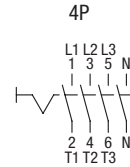

ITALY

WORLDWIDE

Numero Verde

800-018009

ScameOnLine

www.scame.com

infotech@scame.com

		20÷40A 2P-3P-3P+N-4P	63÷80A 2P-3P-3P+N-4P
Wire range		1.5÷10mm ²	10-35mm ²
Tightening torque	Terminal screws	0.8Nm	3.6Nm
	Fixing screws	1.2Nm	1.2Nm
Wire strip length		10mm	13mm

20÷40A
2P-3P-3P+N-4P

63-80A
2P-3P-3P+N-4P

ALUMINIUM ENCLOSURES

20÷40A
2P-3P-3P+N-4P

Bottom side

1xM20+1xM25
Open threaded
cable entry
with cap

Top side

1xM20+1xM25
Open threaded
cable entry
with cap

63-80A
2P-3P-3P+N-4P

Bottom side

2xM32
Open threaded
cable entry
with cap

Top side

2xM32
Open threaded
cable entry
with cap