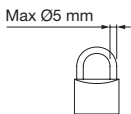

ITALY

WORLDWIDE

Numero Verde

800-018009

ScameOnLine

www.scame.com

infotech@scame.com

		20÷40A 2P-3P-3P+N-4P	63÷80A 2P-3P-3P+N-4P
Wire range		1.5÷10mm ²	10-35mm ²
Tightening torque	Terminal screws	0.8Nm	3.6Nm
	Fixing screws	1.2Nm	1.2Nm
Wire strip length		10mm	13mm

ATTENTION

When mounting or removing additional elements the switch **has to be in OFF position** for avoiding damages to mechanism.

When removing main switch following instruction for avoiding damages.

THERMOPLASTIC ENCLOSURES

20÷40A
2P-3P-3P+N-4P

63-80A
2P-3P-3P+N-4P

ALUMINIUM ENCLOSURES

20÷40A
2P-3P-3P+N-4P

Bottom side

1xM20+1xM25
Open threaded
cable entry
with cap

Top side

1xM20+1xM25
Open threaded
cable entry
with cap