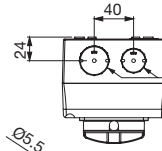

ITALY

WORLDWIDE

Numero Verde

800-018009

ScameOnLine

www.scame.com

infotech@scame.com

		20÷40A 2P-3P-3P+N-4P	63÷80A 2P-3P-3P+N-4P
Wire range		1.5÷10mm ²	10-35mm ²
Tightening torque	Terminal screws	0.8Nm	3.6Nm
	Fixing screws	1.2Nm	1.2Nm
Wire strip length		10mm	13mm

20÷40A
2P-3P-3P+N-4P

63-80A
2P-3P-3P+N-4P

ALUMINIUM ENCLOSURES

20÷40A
2P-3P-3P+N-4P

Bottom side

1xM20+1xM25
Open threaded
cable entry
with cap

Top side

1xM20+1xM25
Open threaded
cable entry
with cap

63-80A
2P-3P-3P+N-4P

Bottom side

2xM32
Open threaded
cable entry
with cap

Top side

2xM32
Open threaded
cable entry
with cap