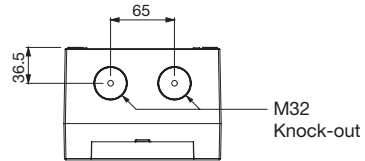

ITALY

WORLDWIDE

Numero Verde

800-018009

ScameOnLine

www.scame.com

infotech@scame.com

		20÷40A 2P-3P-3P+N-4P	63÷80A 2P-3P-3P+N-4P
Wire range		1.5÷10mm ²	10-35mm ²
Tightening torque	Terminal screws	0.8Nm	3.6Nm
	Fixing screws	1.2Nm	1.2Nm
Wire strip length		10mm	13mm

ATTENTION

When mounting or removing additional elements the switch **has to be in OFF position** for avoiding damages to mechanism.

When removing main switch following instruction for avoiding damages.

THERMOPLASTIC ENCLOSURES

20÷40A
2P-3P-3P+N-4P

63-80A
2P-3P-3P+N-4P

ALUMINIUM ENCLOSURES

20÷40A
2P-3P-3P+N-4P

Bottom side

1xM20+1xM25
Open threaded
cable entry
with cap

Top side

1xM20+1xM25
Open threaded
cable entry
with cap

63-80A
2P-3P-3P+N-4P

Bottom side

2xM32
Open threaded
cable entry
with cap

Top side

2xM32
Open threaded
cable entry
with cap