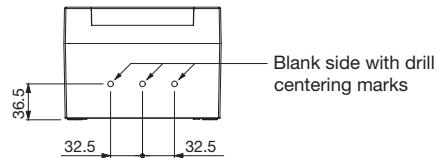

ITALY

WORLDWIDE

Numero Verde

800-018009

ScameOnLine

www.scame.com

infotech@scame.com

		20÷40A 2P-3P-3P+N-4P	63÷80A 2P-3P-3P+N-4P
Wire range		1.5÷10mm ²	10-35mm ²
Tightening torque	Terminal screws	0.8Nm	3.6Nm
	Fixing screws	1.2Nm	1.2Nm
Wire strip length		10mm	13mm

ATTENTION

When mounting or removing additional elements the switch **has to be in OFF position** for avoiding damages to mechanism.

When removing main switch following instruction for avoiding damages.

THERMOPLASTIC ENCLOSURES

20÷40A
2P-3P-3P+N-4P

63-80A
2P-3P-3P+N-4P

ALUMINIUM ENCLOSURES

20÷40A
2P-3P-3P+N-4P

Bottom side

1xM20+1xM25
Open threaded
cable entry
with cap

Top side

1xM20+1xM25
Open threaded
cable entry
with cap