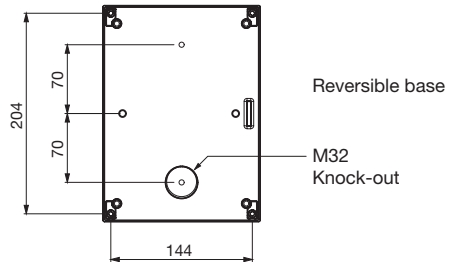

ITALY

WORLDWIDE

Numero Verde

800-018009

ScameOnLine

www.scame.com

infotech@scame.com

		20÷40A 2P-3P-3P+N-4P	63÷80A 2P-3P-3P+N-4P
Wire range		1.5÷10mm ²	10-35mm ²
Tightening torque	Terminal screws	0.8Nm	3.6Nm
	Fixing screws	1.2Nm	1.2Nm
Wire strip length		10mm	13mm

ATTENTION

When mounting or removing additional elements the switch **has to be in OFF position** for avoiding damages to mechanism.

When removing main switch following instruction for avoiding damages.

THERMOPLASTIC ENCLOSURES

20÷40A
2P-3P-3P+N-4P

63-80A
2P-3P-3P+N-4P

ALUMINIUM ENCLOSURES

20÷40A
2P-3P-3P+N-4P

Bottom side

1xM20+1xM25
Open threaded
cable entry
with cap

Top side

1xM20+1xM25
Open threaded
cable entry
with cap

63-80A
2P-3P-3P+N-4P

Bottom side

2xM32
Open threaded
cable entry
with cap

Top side

2xM32
Open threaded
cable entry
with cap