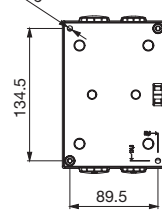

ITALY

WORLDWIDE

Numero Verde

800-018009

ScameOnLine

www.scame.com

infotech@scame.com

		20÷40A 2P-3P-3P+N-4P	63÷80A 2P-3P-3P+N-4P
Wire range		1.5÷10mm ²	10-35mm ²
Tightening torque	Terminal screws	0.8Nm	3.6Nm
	Fixing screws	1.2Nm	1.2Nm
Wire strip length		10mm	13mm

20÷40A
2P-3P-3P+N-4P

63-80A
2P-3P-3P+N-4P

ALUMINIUM ENCLOSURES

20÷40A
2P-3P-3P+N-4P

Bottom side

1xM20+1xM25
Open threaded
cable entry
with cap

Top side

1xM20+1xM25
Open threaded
cable entry
with cap

63-80A
2P-3P-3P+N-4P

Bottom side

2xM32
Open threaded
cable entry
with cap

Top side

2xM32
Open threaded
cable entry
with cap