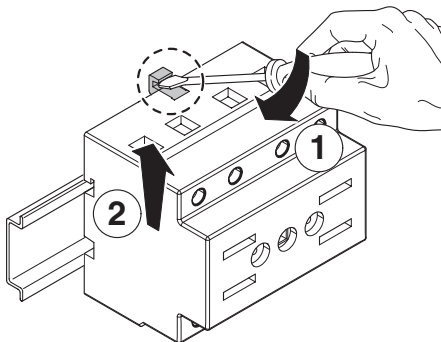

63÷80A

2P-3P-3P+N-4P