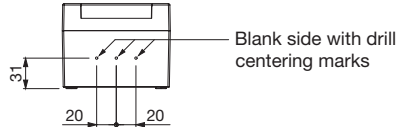

ITALY

WORLDWIDE

Numero Verde

800-018009

ScameOnLine

www.scame.com

infotech@scame.com

		20÷40A 2P-3P-3P+N-4P	63÷80A 2P-3P-3P+N-4P
Wire range		1.5÷10mm ²	10-35mm ²
Tightening torque	Terminal screws	0.8Nm	3.6Nm
	Fixing screws	1.2Nm	1.2Nm
Wire strip length		10mm	13mm

ATTENTION

When mounting or removing additional elements the switch **has to be in OFF position** for avoiding damages to mechanism.

When removing main switch following instruction for avoiding damages.

THERMOPLASTIC ENCLOSURES

20÷40A
2P-3P-3P+N-4P

63-80A
2P-3P-3P+N-4P

ALUMINIUM ENCLOSURES

20÷40A
2P-3P-3P+N-4P

Bottom side

1xM20+1xM25
Open threaded
cable entry
with cap

Top side

1xM20+1xM25
Open threaded
cable entry
with cap