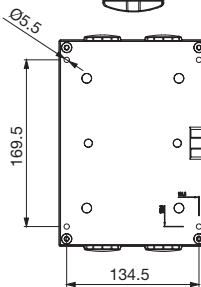

ITALY

WORLDWIDE

Numero Verde

800-018009

ScameOnLine

www.scame.com

infotech@scame.com

		20÷40A 2P-3P-3P+N-4P	63÷80A 2P-3P-3P+N-4P
Wire range		1.5÷10mm ²	10-35mm ²
Tightening torque	Terminal screws	0.8Nm	3.6Nm
	Fixing screws	1.2Nm	1.2Nm
Wire strip length		10mm	13mm

20÷40A
2P-3P-3P+N-4P

63-80A
2P-3P-3P+N-4P

ALUMINIUM ENCLOSURES

20÷40A
2P-3P-3P+N-4P

Bottom side

1xM20+1xM25
Open threaded
cable entry
with cap

Top side

1xM20+1xM25
Open threaded
cable entry
with cap

63-80A
2P-3P-3P+N-4P

Bottom side

2xM32
Open threaded
cable entry
with cap

Top side

2xM32
Open threaded
cable entry
with cap