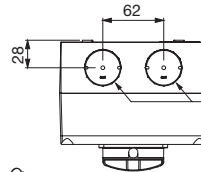

20÷40A
2P-3P-3P+N-4P

63-80A
2P-3P-3P+N-4P

ALUMINIUM ENCLOSURES

20÷40A
2P-3P-3P+N-4P

Bottom side

1xM20+1xM25
Open threaded
cable entry
with cap

Top side

1xM20+1xM25
Open threaded
cable entry
with cap

63-80A
2P-3P-3P+N-4P

Bottom side

2xM32
Open threaded
cable entry
with cap

Top side

2xM32
Open threaded
cable entry
with cap