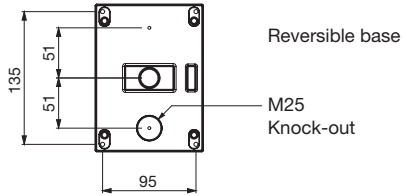

ITALY

WORLDWIDE

Numero Verde

800-018009

ScameOnLine

www.scame.com

infotech@scame.com

		20÷40A 2P-3P-3P+N-4P	63÷80A 2P-3P-3P+N-4P
Wire range		1.5÷10mm ²	10-35mm ²
Tightening torque	Terminal screws	0.8Nm	3.6Nm
	Fixing screws	1.2Nm	1.2Nm
Wire strip length		10mm	13mm

ATTENTION

When mounting or removing additional elements the switch **has to be in OFF position** for avoiding damages to mechanism.

When removing main switch following instruction for avoiding damages.

THERMOPLASTIC ENCLOSURES

20÷40A
2P-3P-3P+N-4P

63-80A
2P-3P-3P+N-4P

ALUMINIUM ENCLOSURES

20÷40A
2P-3P-3P+N-4P

Bottom side

1xM20+1xM25
Open threaded
cable entry
with cap

Top side

1xM20+1xM25
Open threaded
cable entry
with cap

63-80A
2P-3P-3P+N-4P

Bottom side

2xM32
Open threaded
cable entry
with cap

Top side

2xM32
Open threaded
cable entry
with cap