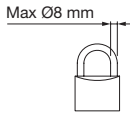

ATTENTION

When mounting or removing additional elements the switch **has to be in OFF position** for avoiding damages to mechanism.

When removing main switch following instruction for avoiding damages.

THERMOPLASTIC ENCLOSURES

20÷40A
2P-3P-3P+N-4P

63-80A
2P-3P-3P+N-4P

ALUMINIUM ENCLOSURES

20÷40A
2P-3P-3P+N-4P

Bottom side

1xM20+1xM25
Open threaded
cable entry
with cap

Top side

1xM20+1xM25
Open threaded
cable entry
with cap

63-80A
2P-3P-3P+N-4P

Bottom side

2xM32
Open threaded
cable entry
with cap

Top side

2xM32
Open threaded
cable entry
with cap