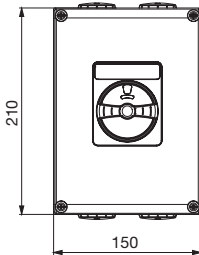

20÷40A
2P-3P-3P+N-4P

63-80A
2P-3P-3P+N-4P

ALUMINIUM ENCLOSURES

20÷40A
2P-3P-3P+N-4P

Bottom side

1xM20+1xM25
Open threaded
cable entry
with cap

Top side

1xM20+1xM25
Open threaded
cable entry
with cap

63-80A
2P-3P-3P+N-4P

Bottom side

2xM32
Open threaded
cable entry
with cap

Top side

2xM32
Open threaded
cable entry
with cap