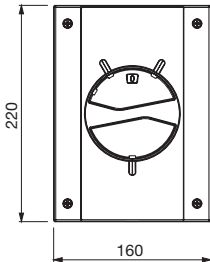

ITALY

WORLDWIDE

Numero Verde

800-018009

ScameOnLine

www.scame.com

infotech@scame.com

		20÷40A 2P-3P-3P+N-4P	63÷80A 2P-3P-3P+N-4P
Wire range		1.5÷10mm ²	10-35mm ²
Tightening torque	Terminal screws	0.8Nm	3.6Nm
	Fixing screws	1.2Nm	1.2Nm
Wire strip length		10mm	13mm

ATTENTION

When mounting or removing additional elements the switch **has to be in OFF position** for avoiding damages to mechanism.

When removing main switch following instruction for avoiding damages.

THERMOPLASTIC ENCLOSURES

20÷40A
2P-3P-3P+N-4P

63-80A
2P-3P-3P+N-4P

ALUMINIUM ENCLOSURES

20÷40A
2P-3P-3P+N-4P

Bottom side

1xM20+1xM25
Open threaded
cable entry
with cap

Top side

1xM20+1xM25
Open threaded
cable entry
with cap

63-80A
2P-3P-3P+N-4P

Bottom side

2xM32
Open threaded
cable entry
with cap

Top side

2xM32
Open threaded
cable entry
with cap