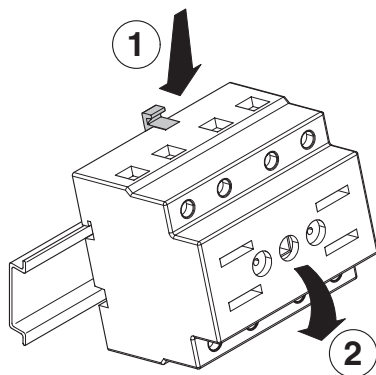

63÷80A

2P-3P-3P+N-4P