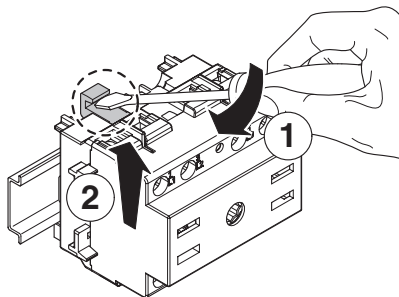

ENCLOSED SWITCH-DISCONNECTORS

20÷80A

2P-3P-3P+N-4P

20÷40A

2P-3P-3P+N-4P