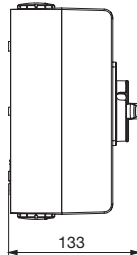

20÷40A
2P-3P-3P+N-4P

63-80A
2P-3P-3P+N-4P

ALUMINIUM ENCLOSURES

20÷40A
2P-3P-3P+N-4P

Bottom side

1xM20+1xM25
Open threaded
cable entry
with cap

Top side

1xM20+1xM25
Open threaded
cable entry
with cap

63-80A
2P-3P-3P+N-4P

Bottom side

2xM32
Open threaded
cable entry
with cap

Top side

2xM32
Open threaded
cable entry
with cap