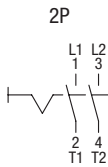

ITALY

WORLDWIDE

Numero Verde

800-018009

ScameOnLine

www.scame.com

infotech@scame.com

		20÷40A 2P-3P-3P+N-4P	63÷80A 2P-3P-3P+N-4P
Wire range		1.5÷10mm ²	10-35mm ²
Tightening torque	Terminal screws	0.8Nm	3.6Nm
	Fixing screws	1.2Nm	1.2Nm
Wire strip length		10mm	13mm

ATTENTION

When mounting or removing additional elements the switch **has to be in OFF position** for avoiding damages to mechanism.

When removing main switch following instruction for avoiding damages.

THERMOPLASTIC ENCLOSURES

20÷40A
2P-3P-3P+N-4P

63-80A
2P-3P-3P+N-4P

ALUMINIUM ENCLOSURES

20÷40A
2P-3P-3P+N-4P

Bottom side

1xM20+1xM25
Open threaded
cable entry
with cap

Top side

1xM20+1xM25
Open threaded
cable entry
with cap

63-80A
2P-3P-3P+N-4P

Bottom side

2xM32
Open threaded
cable entry
with cap

Top side

2xM32
Open threaded
cable entry
with cap