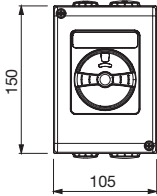

20÷40A
2P-3P-3P+N-4P

63-80A
2P-3P-3P+N-4P

ALUMINIUM ENCLOSURES

20÷40A
2P-3P-3P+N-4P

Bottom side

1xM20+1xM25
Open threaded
cable entry
with cap

Top side

1xM20+1xM25
Open threaded
cable entry
with cap

63-80A
2P-3P-3P+N-4P

Bottom side

2xM32
Open threaded
cable entry
with cap

Top side

2xM32
Open threaded
cable entry
with cap