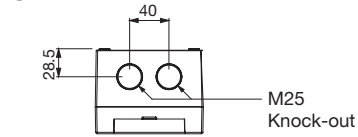

ITALY

WORLDWIDE

Numero Verde

800-018009

ScameOnLine

www.scame.com

infotech@scame.com

		20÷40A 2P-3P-3P+N-4P	63÷80A 2P-3P-3P+N-4P
Wire range		1.5÷10mm ²	10-35mm ²
Tightening torque	Terminal screws	0.8Nm	3.6Nm
	Fixing screws	1.2Nm	1.2Nm
Wire strip length		10mm	13mm

ATTENTION

When mounting or removing additional elements the switch **has to be in OFF position** for avoiding damages to mechanism.

When removing main switch following instruction for avoiding damages.

THERMOPLASTIC ENCLOSURES

20÷40A
2P-3P-3P+N-4P

63-80A
2P-3P-3P+N-4P

ALUMINIUM ENCLOSURES

20÷40A
2P-3P-3P+N-4P

Bottom side

1xM20+1xM25
Open threaded
cable entry
with cap

Top side

1xM20+1xM25
Open threaded
cable entry
with cap

63-80A
2P-3P-3P+N-4P

Bottom side

2xM32
Open threaded
cable entry
with cap

Top side

2xM32
Open threaded
cable entry
with cap