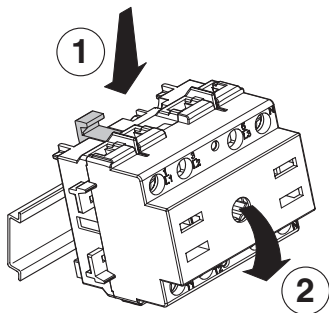

ENCLOSED SWITCH-DISCONNECTORS

20÷80A

2P-3P-3P+N-4P

20÷40A

2P-3P-3P+N-4P