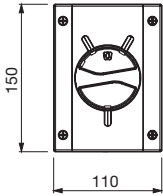

ITALY

WORLDWIDE

Numero Verde

800-018009

ScameOnLine

www.scame.com

infotech@scame.com

		20÷40A 2P-3P-3P+N-4P	63÷80A 2P-3P-3P+N-4P
Wire range		1.5÷10mm ²	10-35mm ²
Tightening torque	Terminal screws	0.8Nm	3.6Nm
	Fixing screws	1.2Nm	1.2Nm
Wire strip length		10mm	13mm

ATTENTION

When mounting or removing additional elements the switch **has to be in OFF position** for avoiding damages to mechanism.

When removing main switch following instruction for avoiding damages.

THERMOPLASTIC ENCLOSURES

20÷40A
2P-3P-3P+N-4P

63-80A
2P-3P-3P+N-4P

ALUMINIUM ENCLOSURES

20÷40A
2P-3P-3P+N-4P

Bottom side

1xM20+1xM25
Open threaded
cable entry
with cap

Top side

1xM20+1xM25
Open threaded
cable entry
with cap

63-80A
2P-3P-3P+N-4P

Bottom side

2xM32
Open threaded
cable entry
with cap

Top side

2xM32
Open threaded
cable entry
with cap