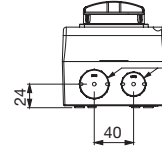

20÷40A
2P-3P-3P+N-4P

63-80A
2P-3P-3P+N-4P

ALUMINIUM ENCLOSURES

20÷40A
2P-3P-3P+N-4P

Bottom side

1xM20+1xM25
Open threaded
cable entry
with cap

Top side

1xM20+1xM25
Open threaded
cable entry
with cap

63-80A
2P-3P-3P+N-4P

Bottom side

2xM32
Open threaded
cable entry
with cap

Top side

2xM32
Open threaded
cable entry
with cap