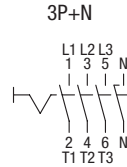

ITALY

WORLDWIDE

Numero Verde

800-018009

ScameOnLine

www.scame.com

infotech@scame.com

		20÷40A 2P-3P-3P+N-4P	63÷80A 2P-3P-3P+N-4P
Wire range		1.5÷10mm ²	10-35mm ²
Tightening torque	Terminal screws	0.8Nm	3.6Nm
	Fixing screws	1.2Nm	1.2Nm
Wire strip length		10mm	13mm

20÷40A
2P-3P-3P+N-4P

63-80A
2P-3P-3P+N-4P

ALUMINIUM ENCLOSURES

20÷40A
2P-3P-3P+N-4P

Bottom side

1xM20+1xM25
Open threaded
cable entry
with cap

Top side

1xM20+1xM25
Open threaded
cable entry
with cap

63-80A
2P-3P-3P+N-4P

Bottom side

2xM32
Open threaded
cable entry
with cap

Top side

2xM32
Open threaded
cable entry
with cap