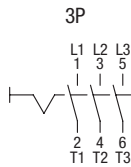

ITALY

WORLDWIDE

Numero Verde

800-018009

ScameOnLine

www.scame.com

infotech@scame.com

		20÷40A 2P-3P-3P+N-4P	63÷80A 2P-3P-3P+N-4P
Wire range		1.5÷10mm ²	10-35mm ²
Tightening torque	Terminal screws	0.8Nm	3.6Nm
	Fixing screws	1.2Nm	1.2Nm
Wire strip length		10mm	13mm

20÷40A
2P-3P-3P+N-4P

63-80A
2P-3P-3P+N-4P

ALUMINIUM ENCLOSURES

20÷40A
2P-3P-3P+N-4P

Bottom side

1xM20+1xM25
Open threaded
cable entry
with cap

Top side

1xM20+1xM25
Open threaded
cable entry
with cap

63-80A
2P-3P-3P+N-4P

Bottom side

2xM32
Open threaded
cable entry
with cap

Top side

2xM32
Open threaded
cable entry
with cap