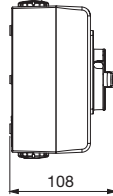

20÷40A
2P-3P-3P+N-4P

63-80A
2P-3P-3P+N-4P

ALUMINIUM ENCLOSURES

20÷40A
2P-3P-3P+N-4P

Bottom side

1xM20+1xM25
Open threaded
cable entry
with cap

Top side

1xM20+1xM25
Open threaded
cable entry
with cap

63-80A
2P-3P-3P+N-4P

Bottom side

2xM32
Open threaded
cable entry
with cap

Top side

2xM32
Open threaded
cable entry
with cap