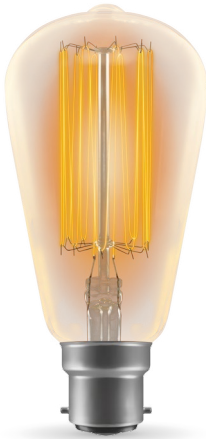

ST64 Squirrel Cage Filament

Modern renaissance-style decorative squirrel cage lamps available in a range of wattages. Featuring a hand-wound squirrel cage filament design. Fully dimmable to give that sought-after warm incandescent glow with the added benefit of a 3,000 hour life.

- 3,000 hour life
- Amber tinted clear glass finish
- 19 anchor squirrel cage filament design
- 6,000 switching cycles
- BC-B22d or ES-E27 cap
- Fully dimmable
- Internally fused for your safety

Product Code	Watts (W)	Volts (V)	Cap	Finish	Initial Lumens (lm)	Dimensions (mm)		Energy Rating	Order Qty
						Dia	H		
Single Carton									
AB017	40	240	BC-B22d	Amber Tinted	140	64	140	E	1
AB018	40	240	ES-E27	Amber Tinted	140	64	140	E	1
AB019	60	240	BC-B22d	Amber Tinted	180	64	140	E	1
AB020	60	240	ES-E27	Amber Tinted	180	64	140	E	1
AB021	100	240	BC-B22d	Amber Tinted	300	64	140	E	1
AB022	100	240	ES-E27	Amber Tinted	300	64	140	E	1