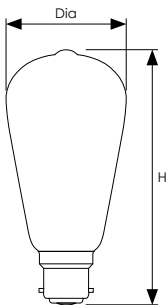

ST64 Squirrel Cage Filament

Modern renaissance-style decorative squirrel cage lamps available in a range of wattages. Featuring a hand-wound squirrel cage filament design. Fully dimmable to give that sought-after warm incandescent glow with the added benefit of a 3,000 hour life.

- 3,000 hour life
- Amber tinted clear glass finish
- 19 anchor squirrel cage filament design
- 6,000 switching cycles
- BC-B22d or ES-E27 cap
- Fully dimmable
- Internally fused for your safety

Product Code	Watts (W)	Volts (V)	Cap	Finish	Initial Lumens (lm)	Dimensions (mm)		Energy Rating	Order Qty
						Dia	H		
Single Carton									
AB017	40	240	BC-B22d	Amber Tinted	140	64	140	E	1
AB018	40	240	ES-E27	Amber Tinted	140	64	140	E	1
AB019	60	240	BC-B22d	Amber Tinted	180	64	140	E	1
AB020	60	240	ES-E27	Amber Tinted	180	64	140	E	1
AB021	100	240	BC-B22d	Amber Tinted	300	64	140	E	1
AB022	100	240	ES-E27	Amber Tinted	300	64	140	E	1